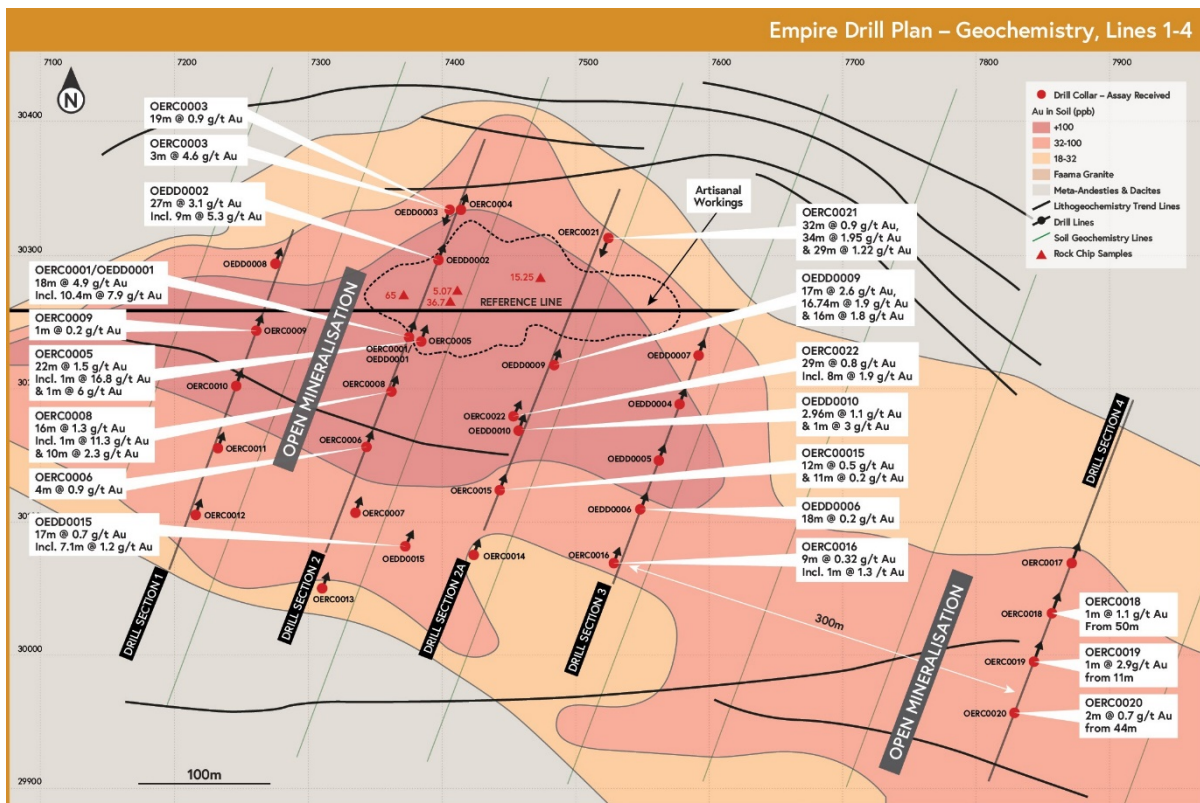

**AWALÉ**  
RESOURCES

**Awalé Resources - Extension Anomalies at the Empire Discovery, Côte d'Ivoire.**

*Figure 1: Awalé Project Locations.*

*Figure 1: Empire Discovery drill collar plan over soil geochemistry.*

Figure 2: Empire prospect gold in auger drilling over soil geochemistry.