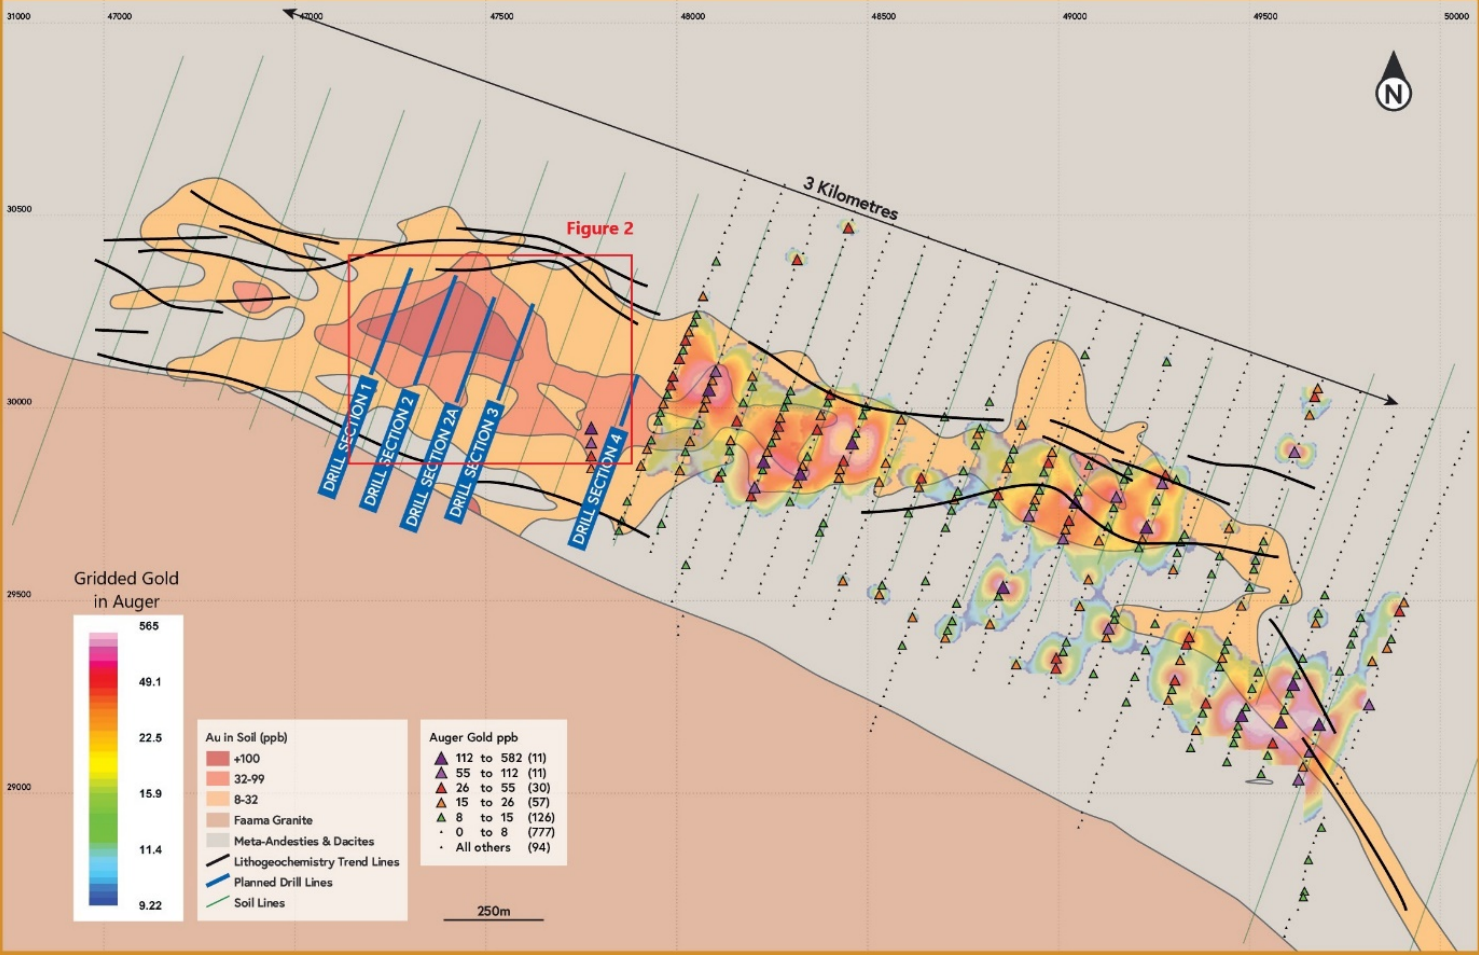

**AWALÉ**  
RESOURCES

**Awalé Resources - Extension Anomalies at the Empire Discovery, Côte d'Ivoire.**

*Figure 1: Awalé Project Locations.*

*Figure 1: Empire Discovery drill collar plan over soil geochemistry.*

Figure 2: Empire prospect gold in auger drilling over soil geochemistry.