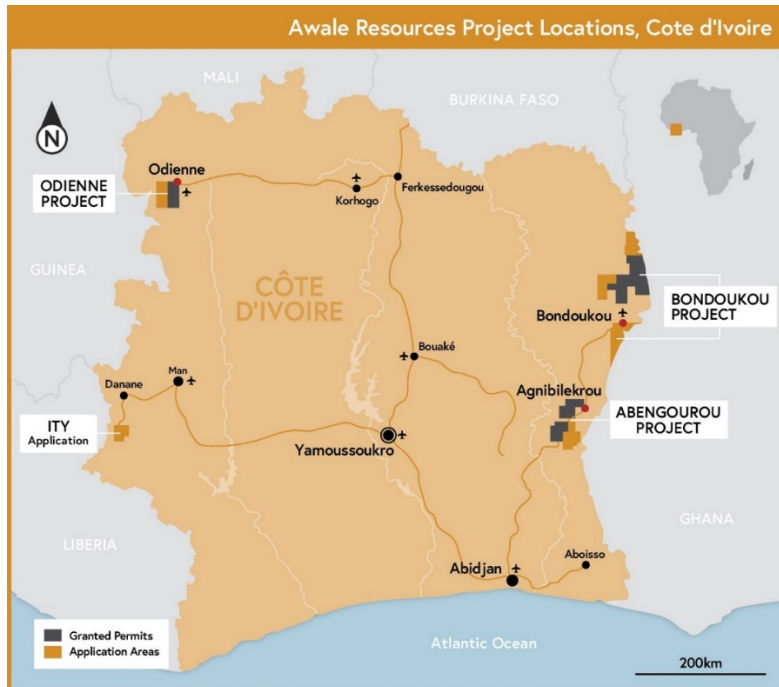

**AWALÉ**  
RESOURCES

**Awalé Resources - Extension Anomalies at the Empire Discovery, Côte d'Ivoire.**

*Figure 1: Awalé Project Locations.*

*Figure 1: Empire Discovery drill collar plan over soil geochemistry.*

Figure 2: Empire prospect gold in auger drilling over soil geochemistry.