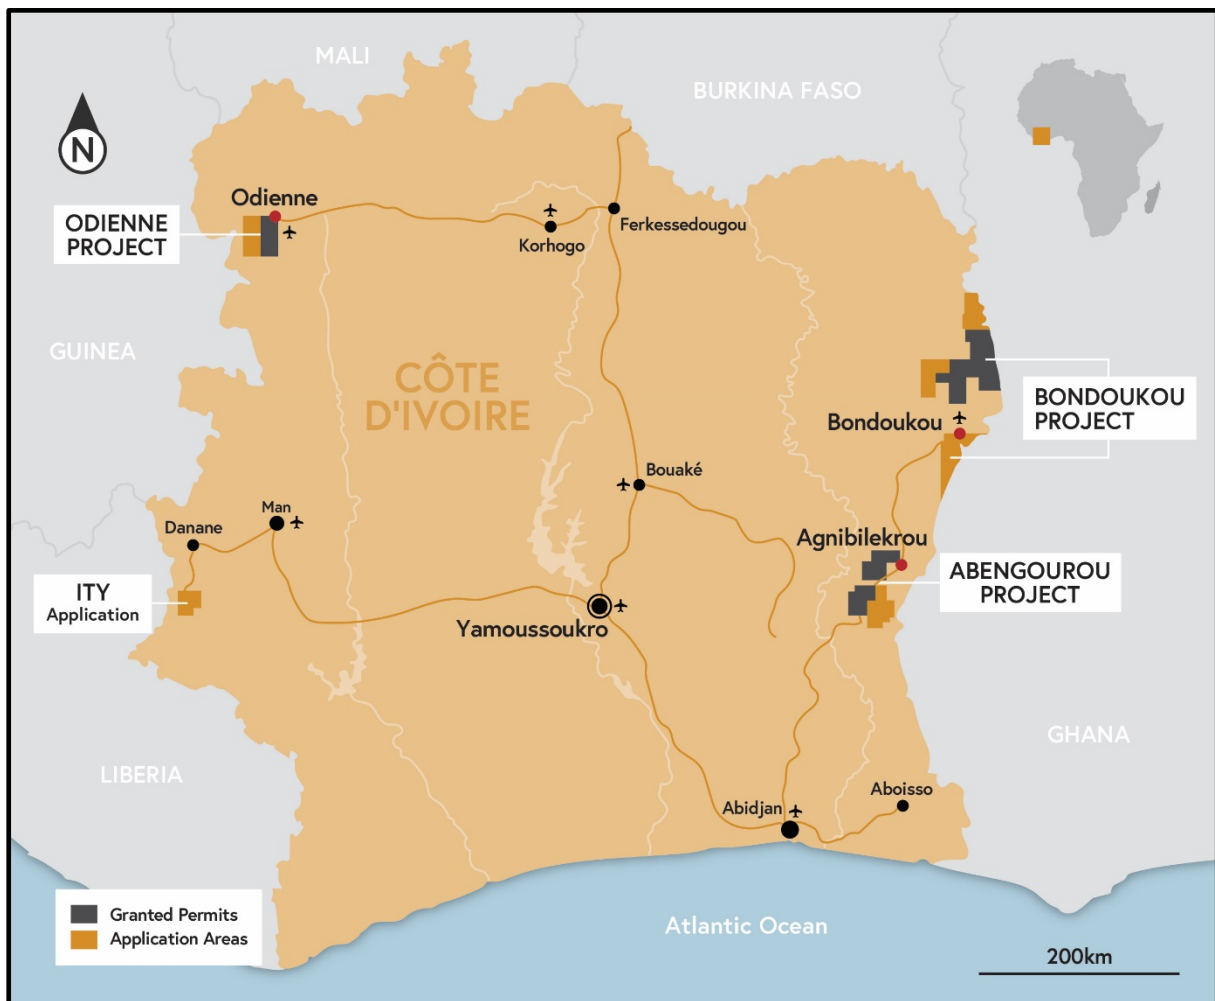

Awalé Resources Bondoukou Project Delivers Further High Grade Trench Results

Figure 1: Awalé's Gold Project Locations

Figure 2: Bondoukou Project – Area of focus of the 10 Trench program at the Fako Prospect and all current active priority targets

Figure 3: Fako Prospect Trenching focus Locality A (Figure 4) and Locality B (Figure5)

Figure 4- Fako Prospect – Trenching and Results Locality A

Figure 5- Fako Prospect – Trenching and Results Locality B