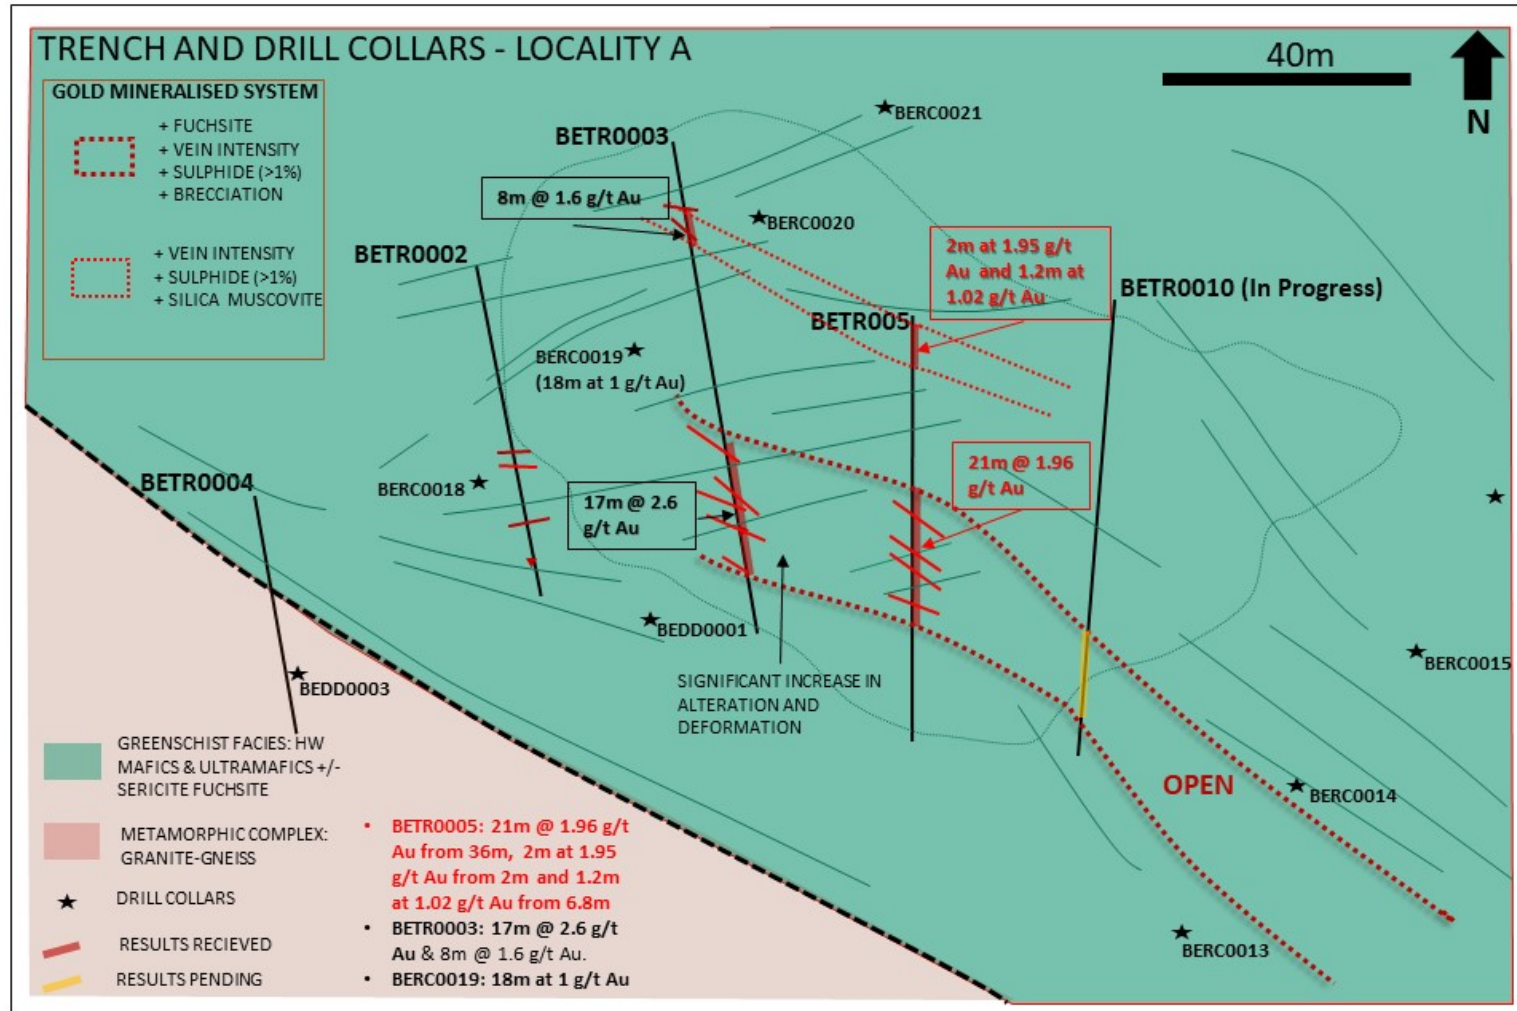

Awalé Resources Bondoukou Project Delivers Further High Grade Trench Results

Figure 1: Awalé's Gold Project Locations

Figure 2: Bondoukou Project – Area of focus of the 10 Trench program at the Fako Prospect and all current active priority targets

Figure 3: Fako Prospect Trenching focus Locality A (Figure 4) and Locality B (Figure5)

Figure 4- Fako Prospect – Trenching and Results Locality A

Figure 5- Fako Prospect – Trenching and Results Locality B