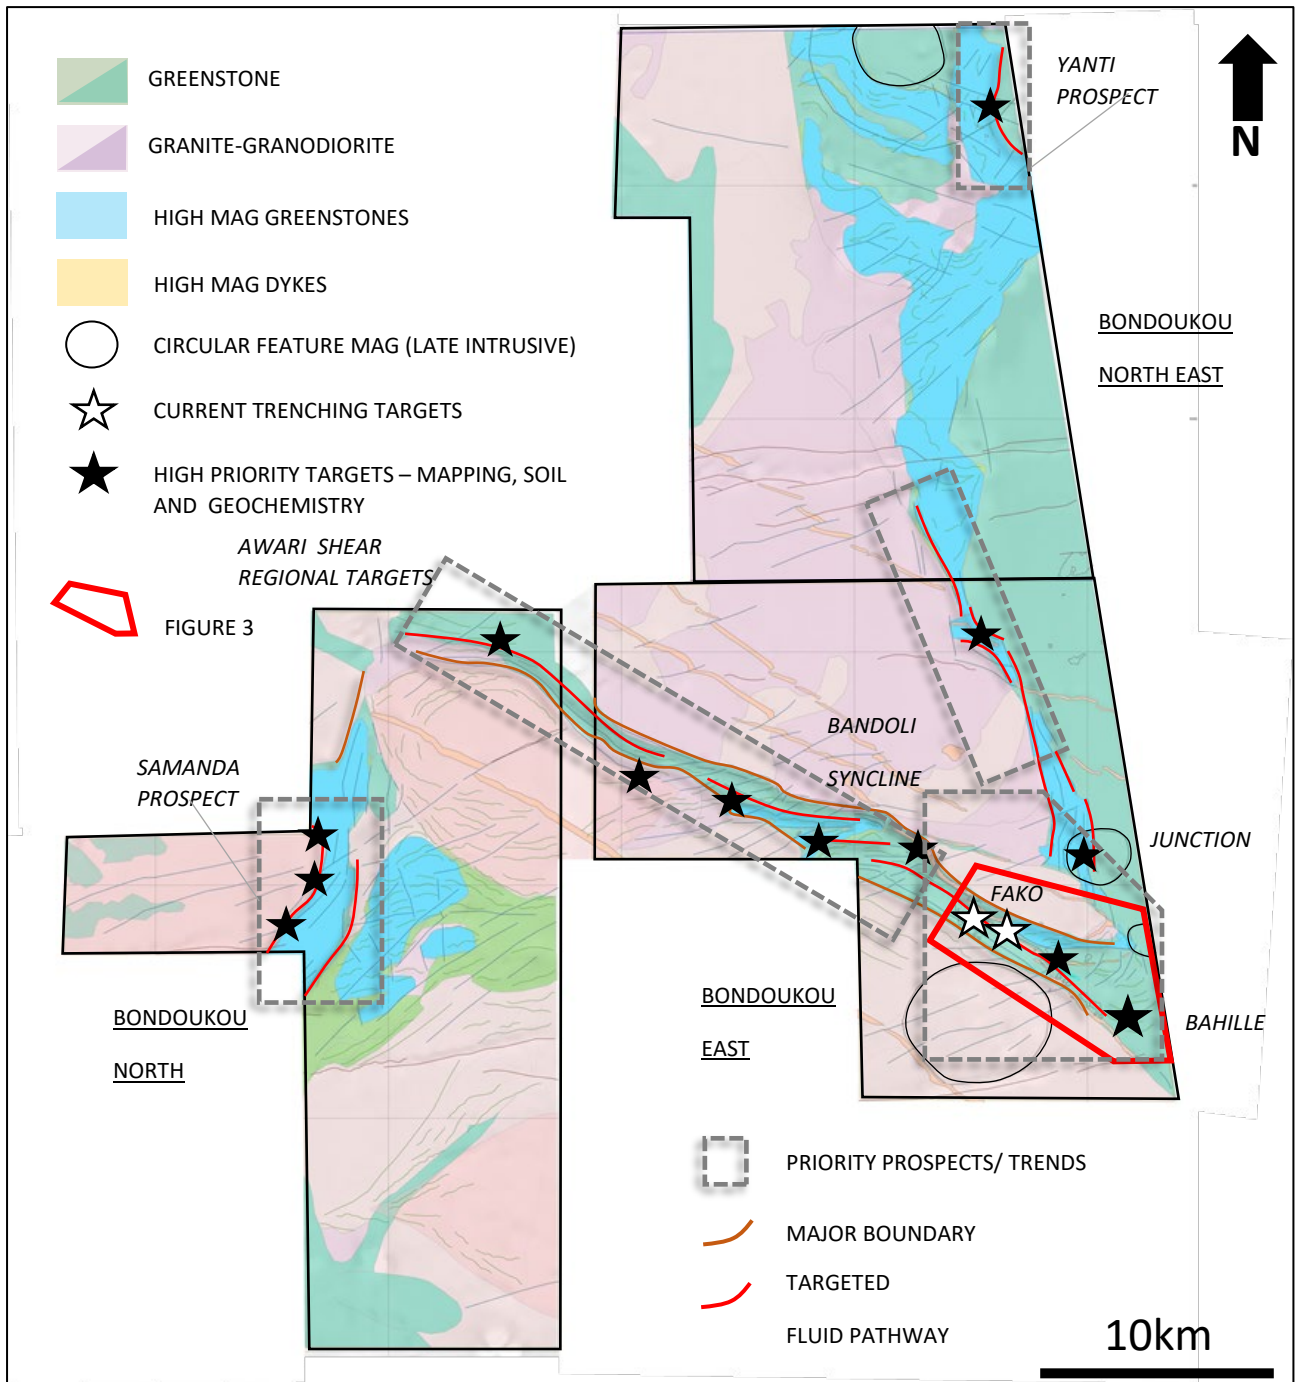

Awalé Resources Bondoukou Project Delivers Further High Grade Trench Results

Figure 1: Awalé's Gold Project Locations

Figure 2: Bondoukou Project – Area of focus of the 10 Trench program at the Fako Prospect and all current active priority targets

Figure 3: Fako Prospect Trenching focus Locality A (Figure 4) and Locality B (Figure5)

Figure 4- Fako Prospect – Trenching and Results Locality A

Figure 5- Fako Prospect – Trenching and Results Locality B