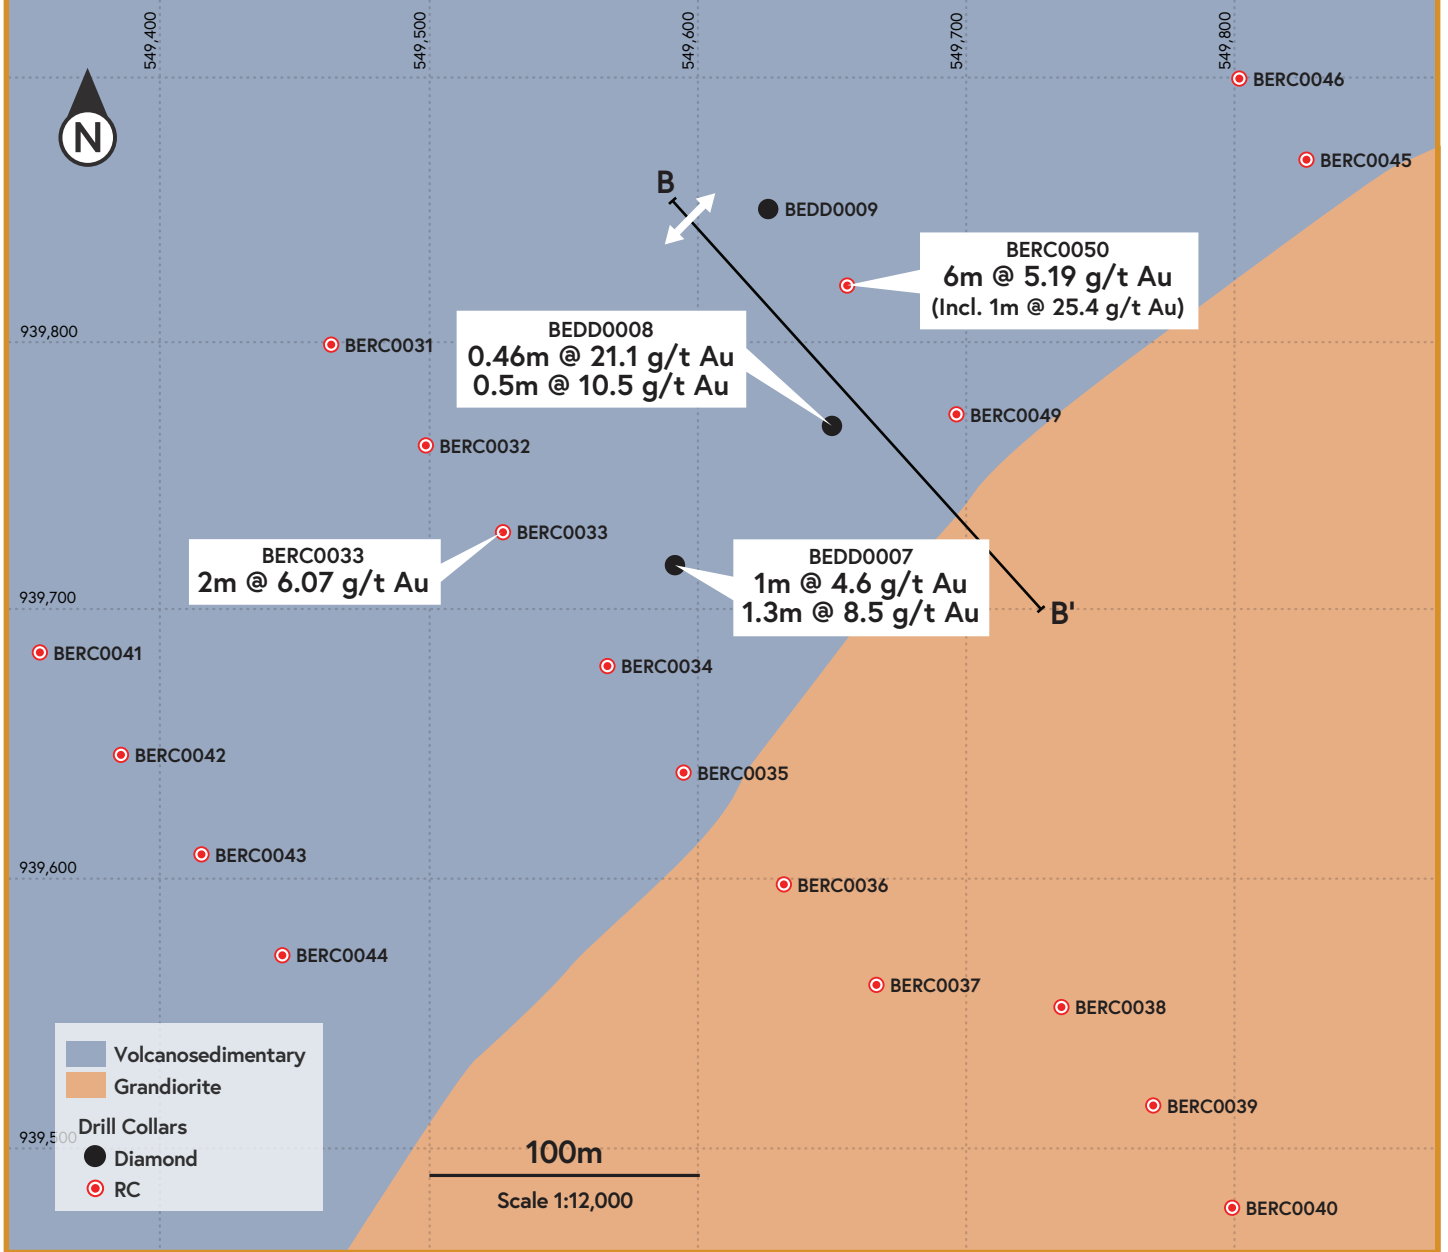

FIGURE 3

Casino Drill Collars – Cross Section B/B'

FIGURE 4

Fako/Fako South Cross Section A/A' BEDD004 – Looking NW

FIGURE 5

Casino Cross Section – B-B' Looking NE